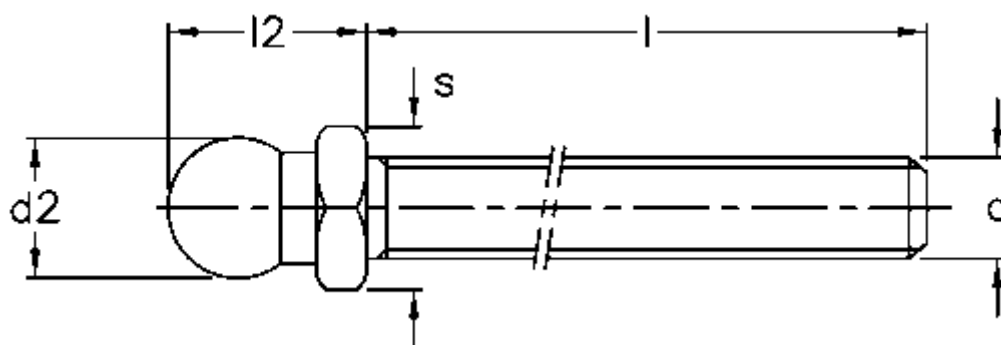

Article number: 2310322325

Description: E+G Threaded stem, SST Stainless steel
SM-SST-14-M12x68

Measures

$d = M12$

$d_2 = 13.9$

$l = 68$

$l_2 = 20$

$s = 14$